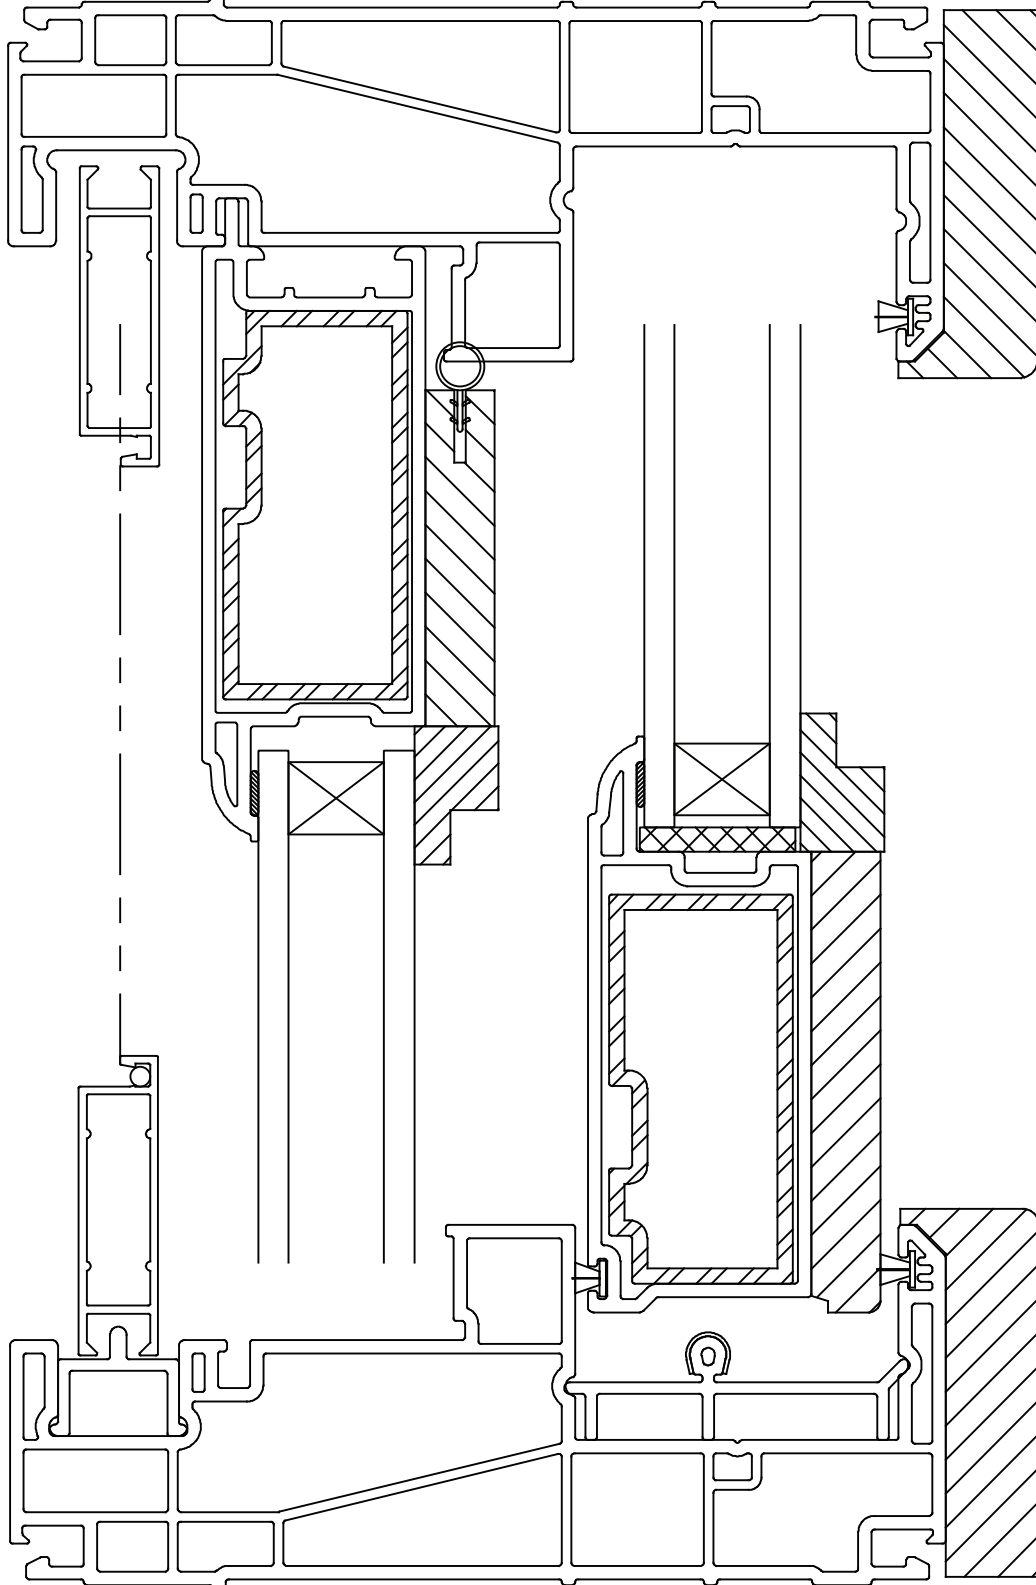

▶ 3151 Patio Door

Head

Sill

▶ **3151 Patio Door**
Half Scale

Jamb

Jamb

Jamb
Full Scale

Northern Classics