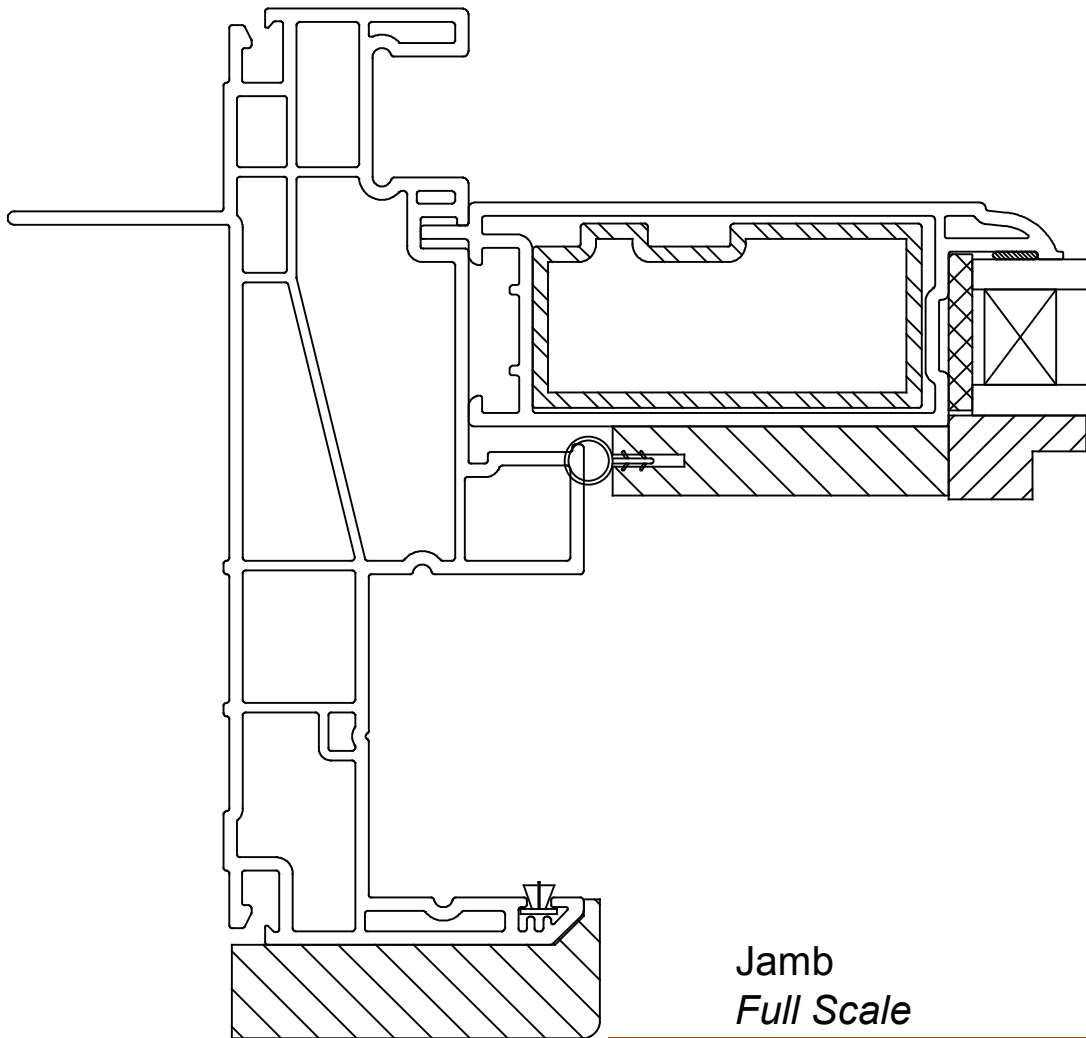

▶ 3151 Patio Door

Head

Sill

▶ **3151 Patio Door**
Half Scale

Jamb

Jamb

Jamb
Full Scale

Northern Classics