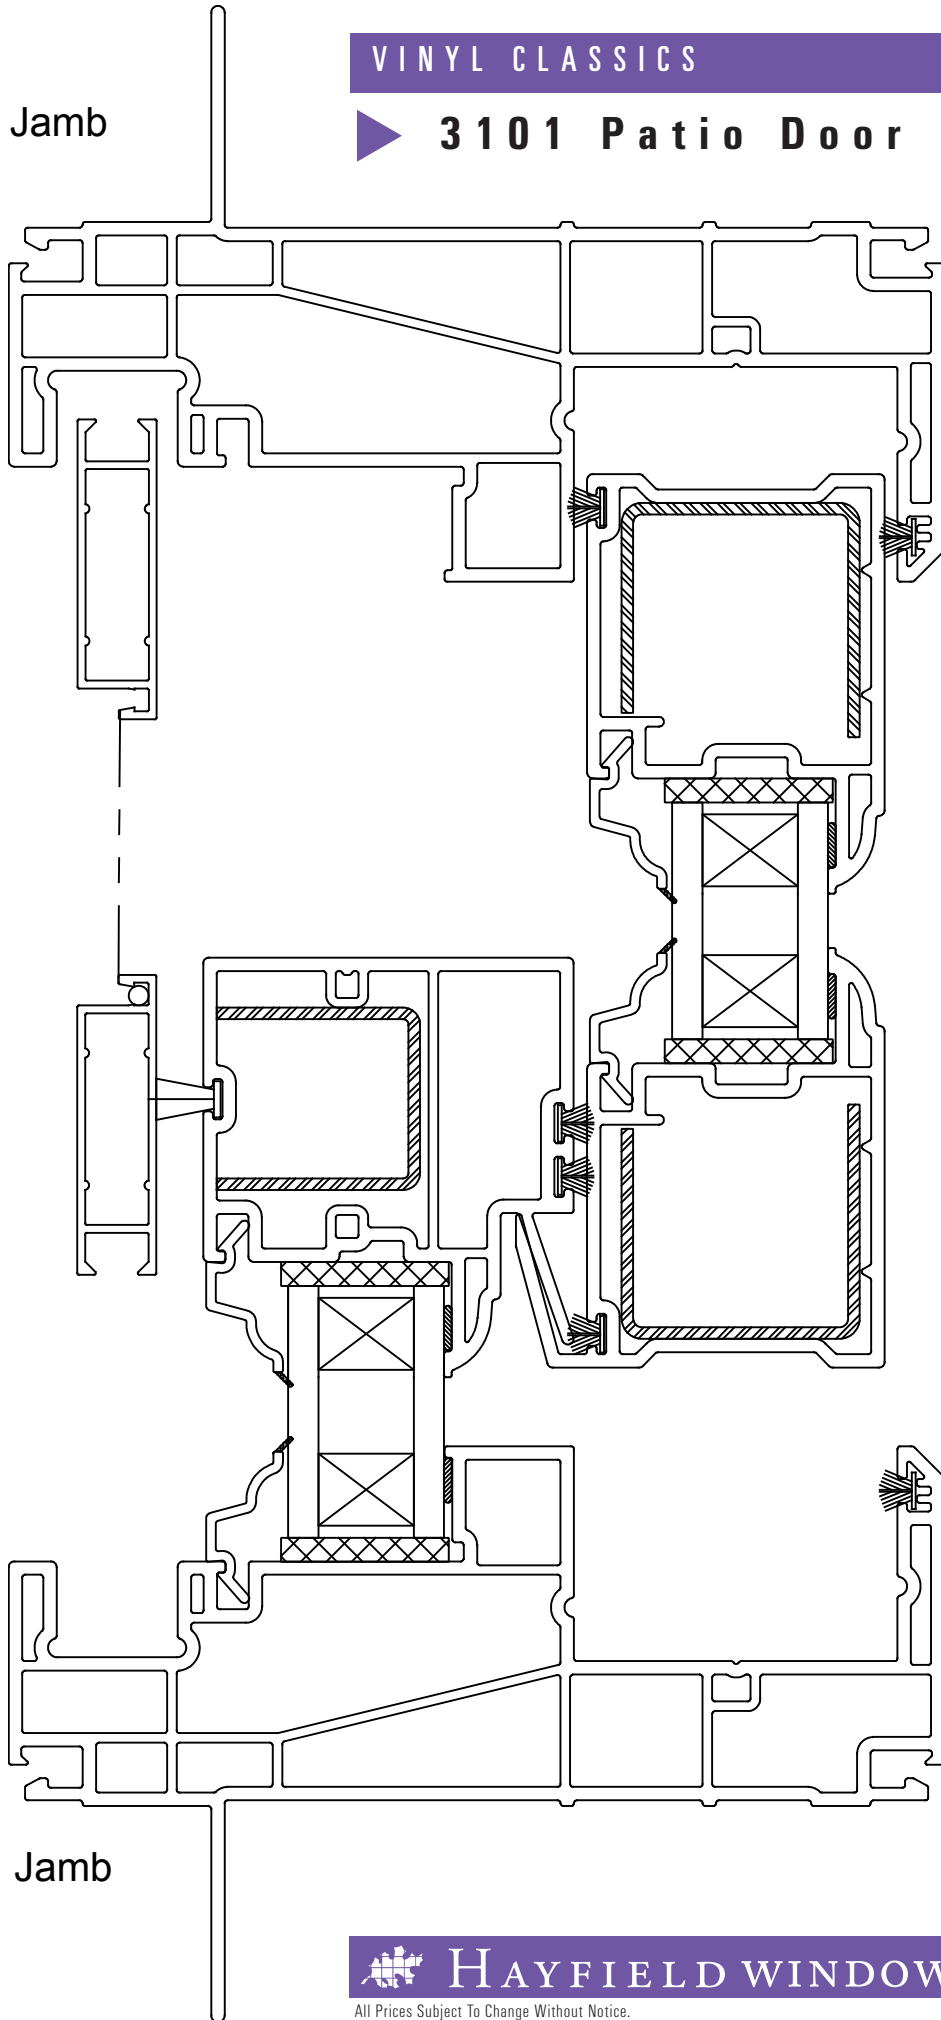

VINYL CLASSICS

▶ 3101 Patio Door

Jamb

Jamb

Vinyl Classics

HAYFIELD WINDOW & DOOR CO.

All Prices Subject To Change Without Notice.

Effective Date: 3/10/17