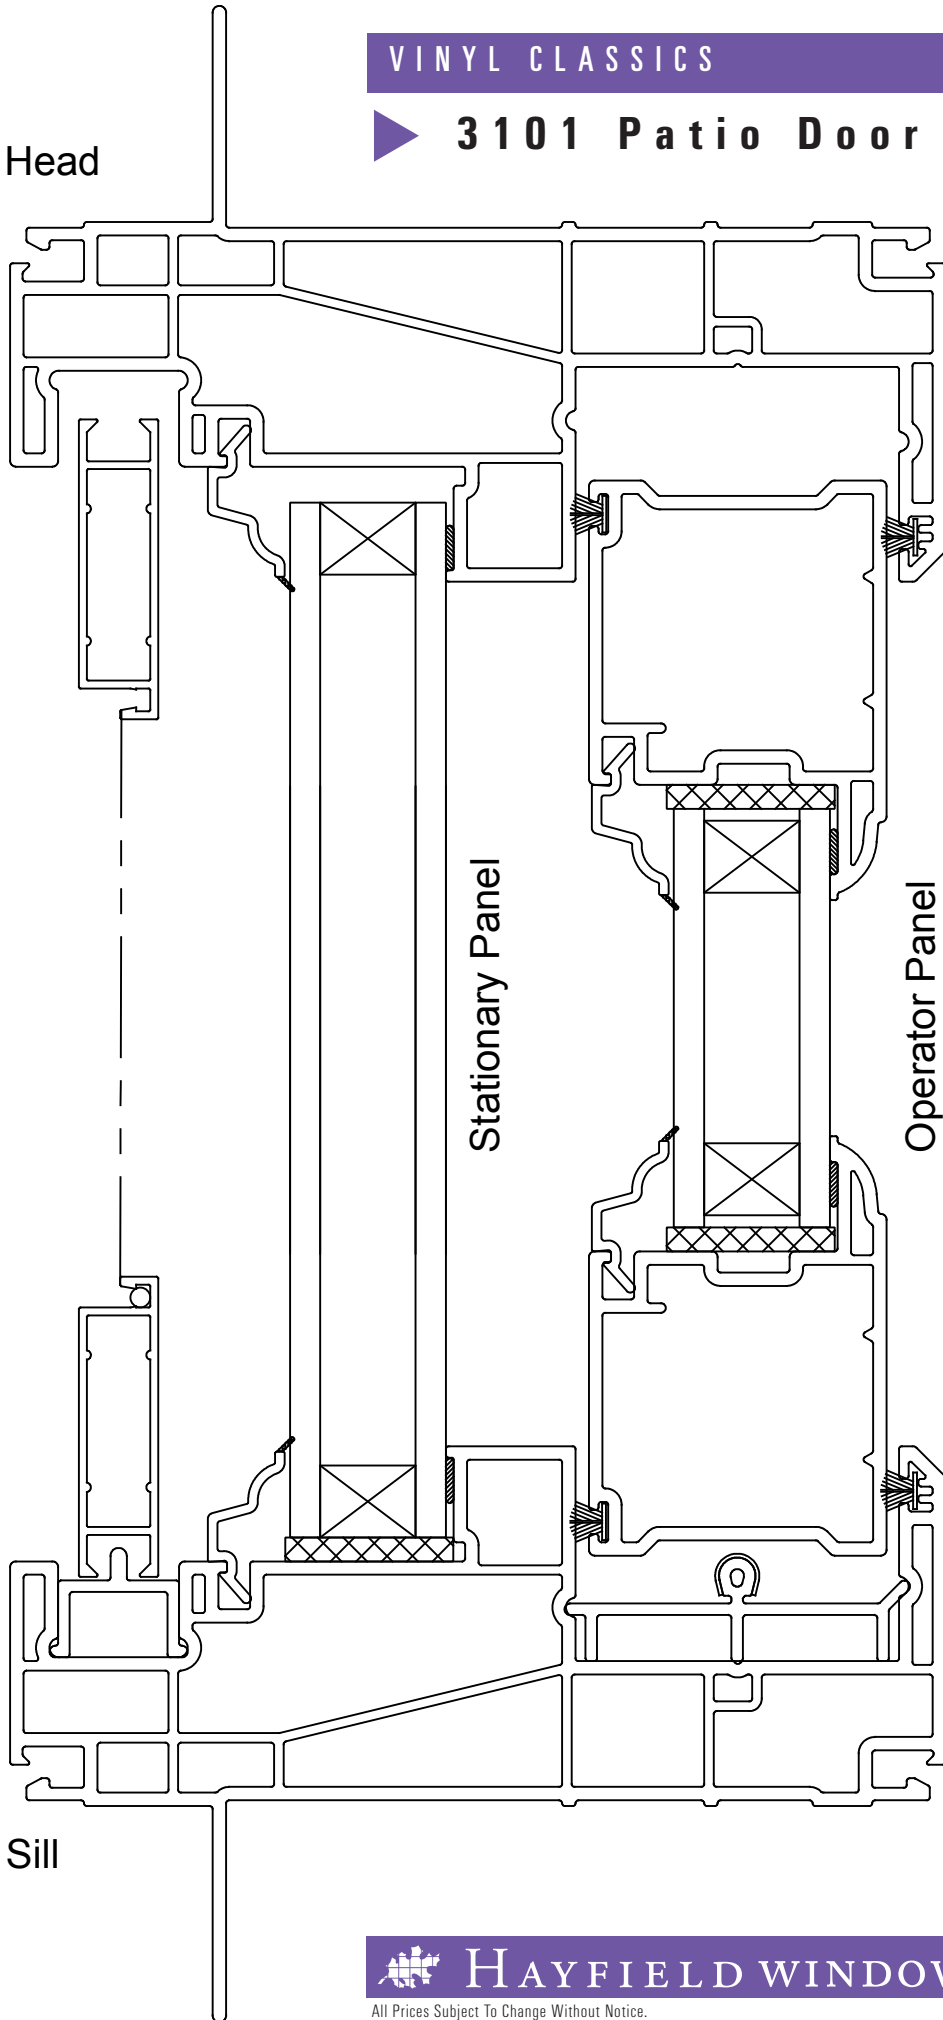

VINYL CLASSICS

▶ 3101 Patio Door

Head

Vinyl Classics

HAYFIELD WINDOW & DOOR CO

All Prices Subject To Change Without Notice.

Effective Date: 3/10/17

VINYL CLASSICS