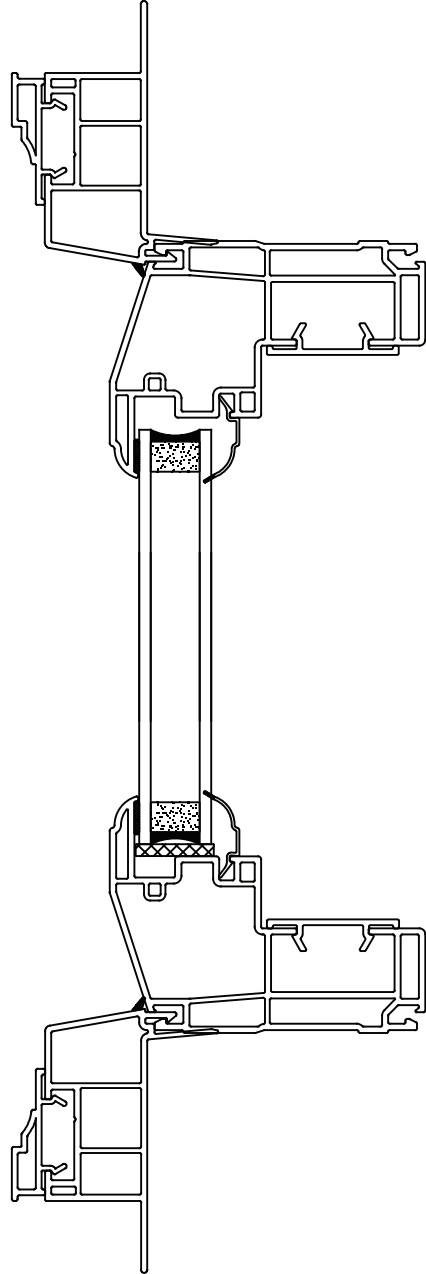

▶ 201 Single Hung

Vinyl Classics

201 Slider

With optional Brickmold
Half Scale

Vinyl Classics

VINYL CLASSICS

▶ **201 Slider**
(shown with optimal Jamb Extension)

Vinyl Classics

VINYL CLASSICS

▶ **201 Fixed**
(shown with optional Jamb Extension)

Vinyl | Classics

▶ **201 Single Hung**
(with optional brickmold)
Half Scale

Exact Size + 2 3/4" = Brickmold to Sill Size

Exact Size + 3 5/8" = Brickmold Size

Exact Size

Vinyl Classics

VINYL CLASSICS

▶ 201 Slider

Head

Moveable
Sash

Stationary Sash

Sill