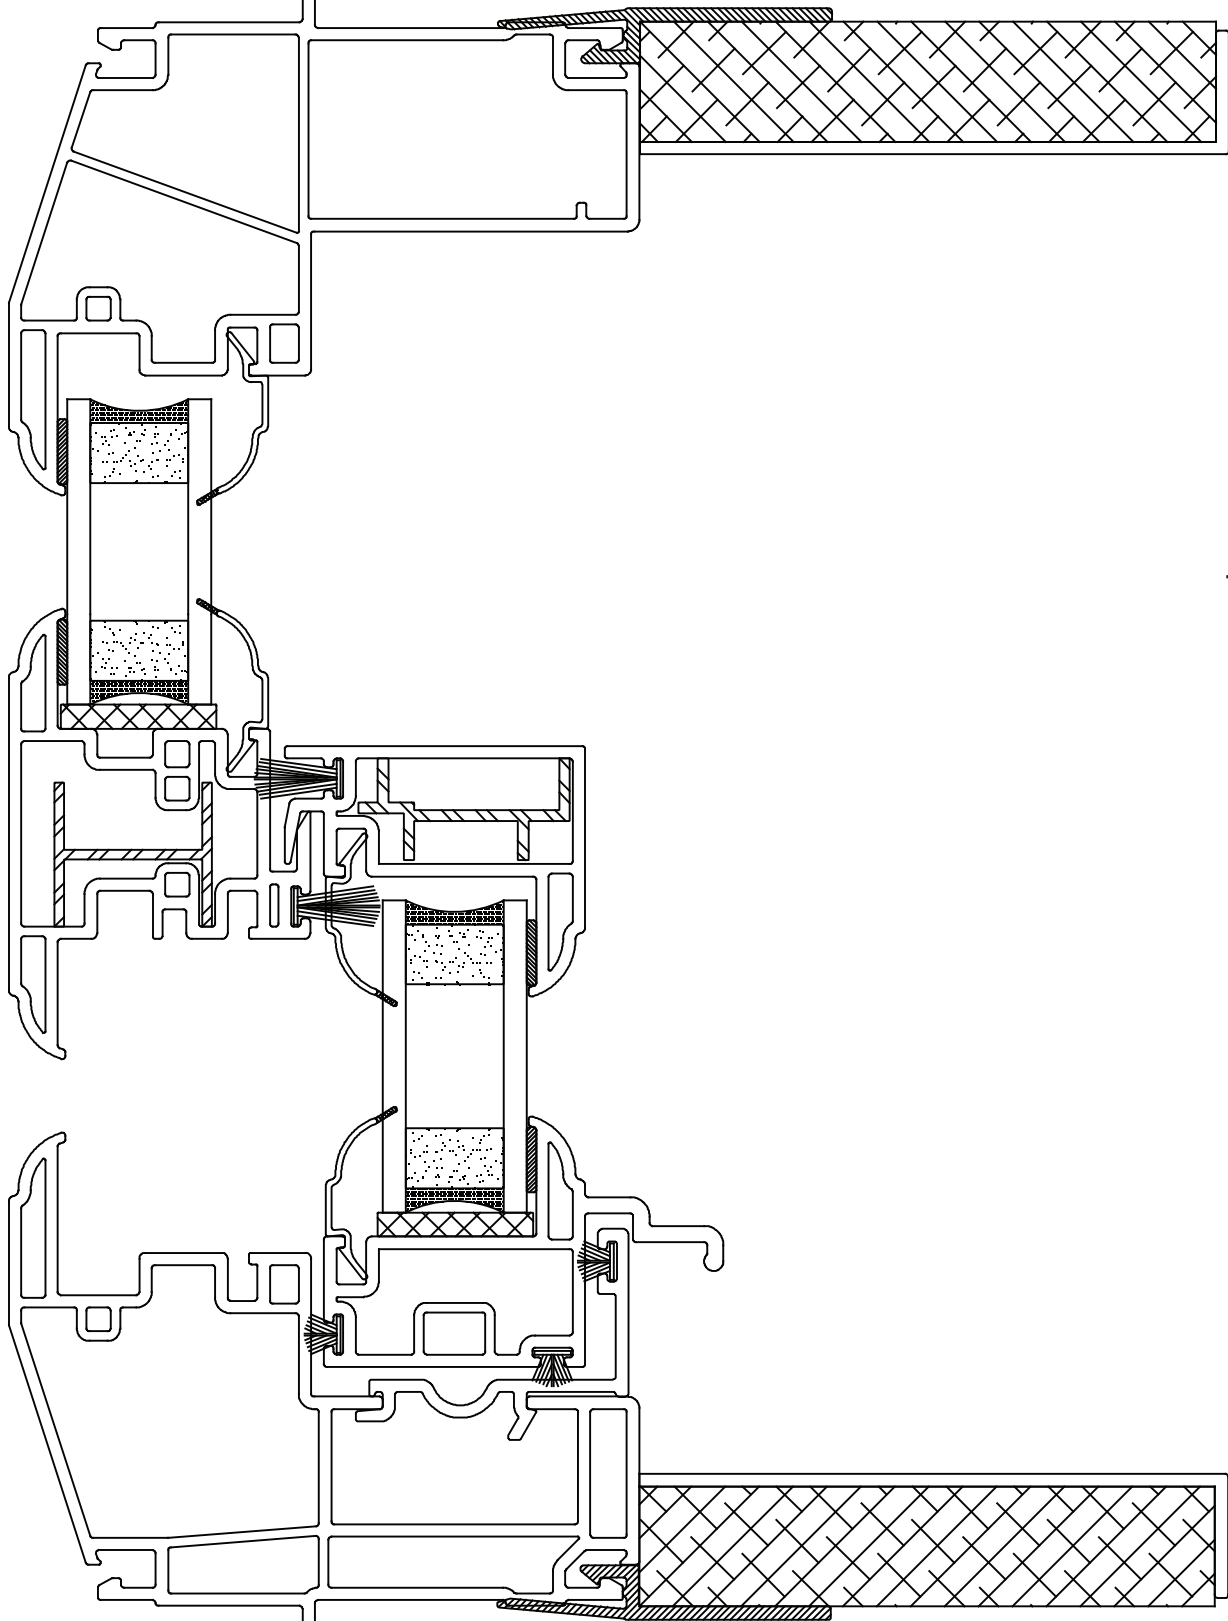

Head

VINYL CLASSICS

▶ **201 Single Hung**
(shown with optional Jamb Extension)

Sill

Vinyl Classics

HAYFIELD WINDOW & DOOR · CO

All Prices Subject To Change Without Notice.

Effective Date: 3/10/17

▶ 201 Single Hung

Vinyl Classics

201 Slider

With optional Brickmold
Half Scale

Vinyl Classics

VINYL CLASSICS

▶ **201 Slider**
(shown with optimal Jamb Extension)

Vinyl Classics

VINYL CLASSICS

▶ **201 Fixed**
(shown with optional Jamb Extension)

Vinyl | Classics

▶ **201 Single Hung**
(with optional brickmold)
Half Scale

Exact Size + 2 3/4" = Brickmold to Sill Size

Exact Size + 3 5/8" = Brickmold Size

Exact Size

Vinyl Classics

VINYL CLASSICS

▶ 201 Slider

Head

Moveable
Sash

Stationary Sash

Sill