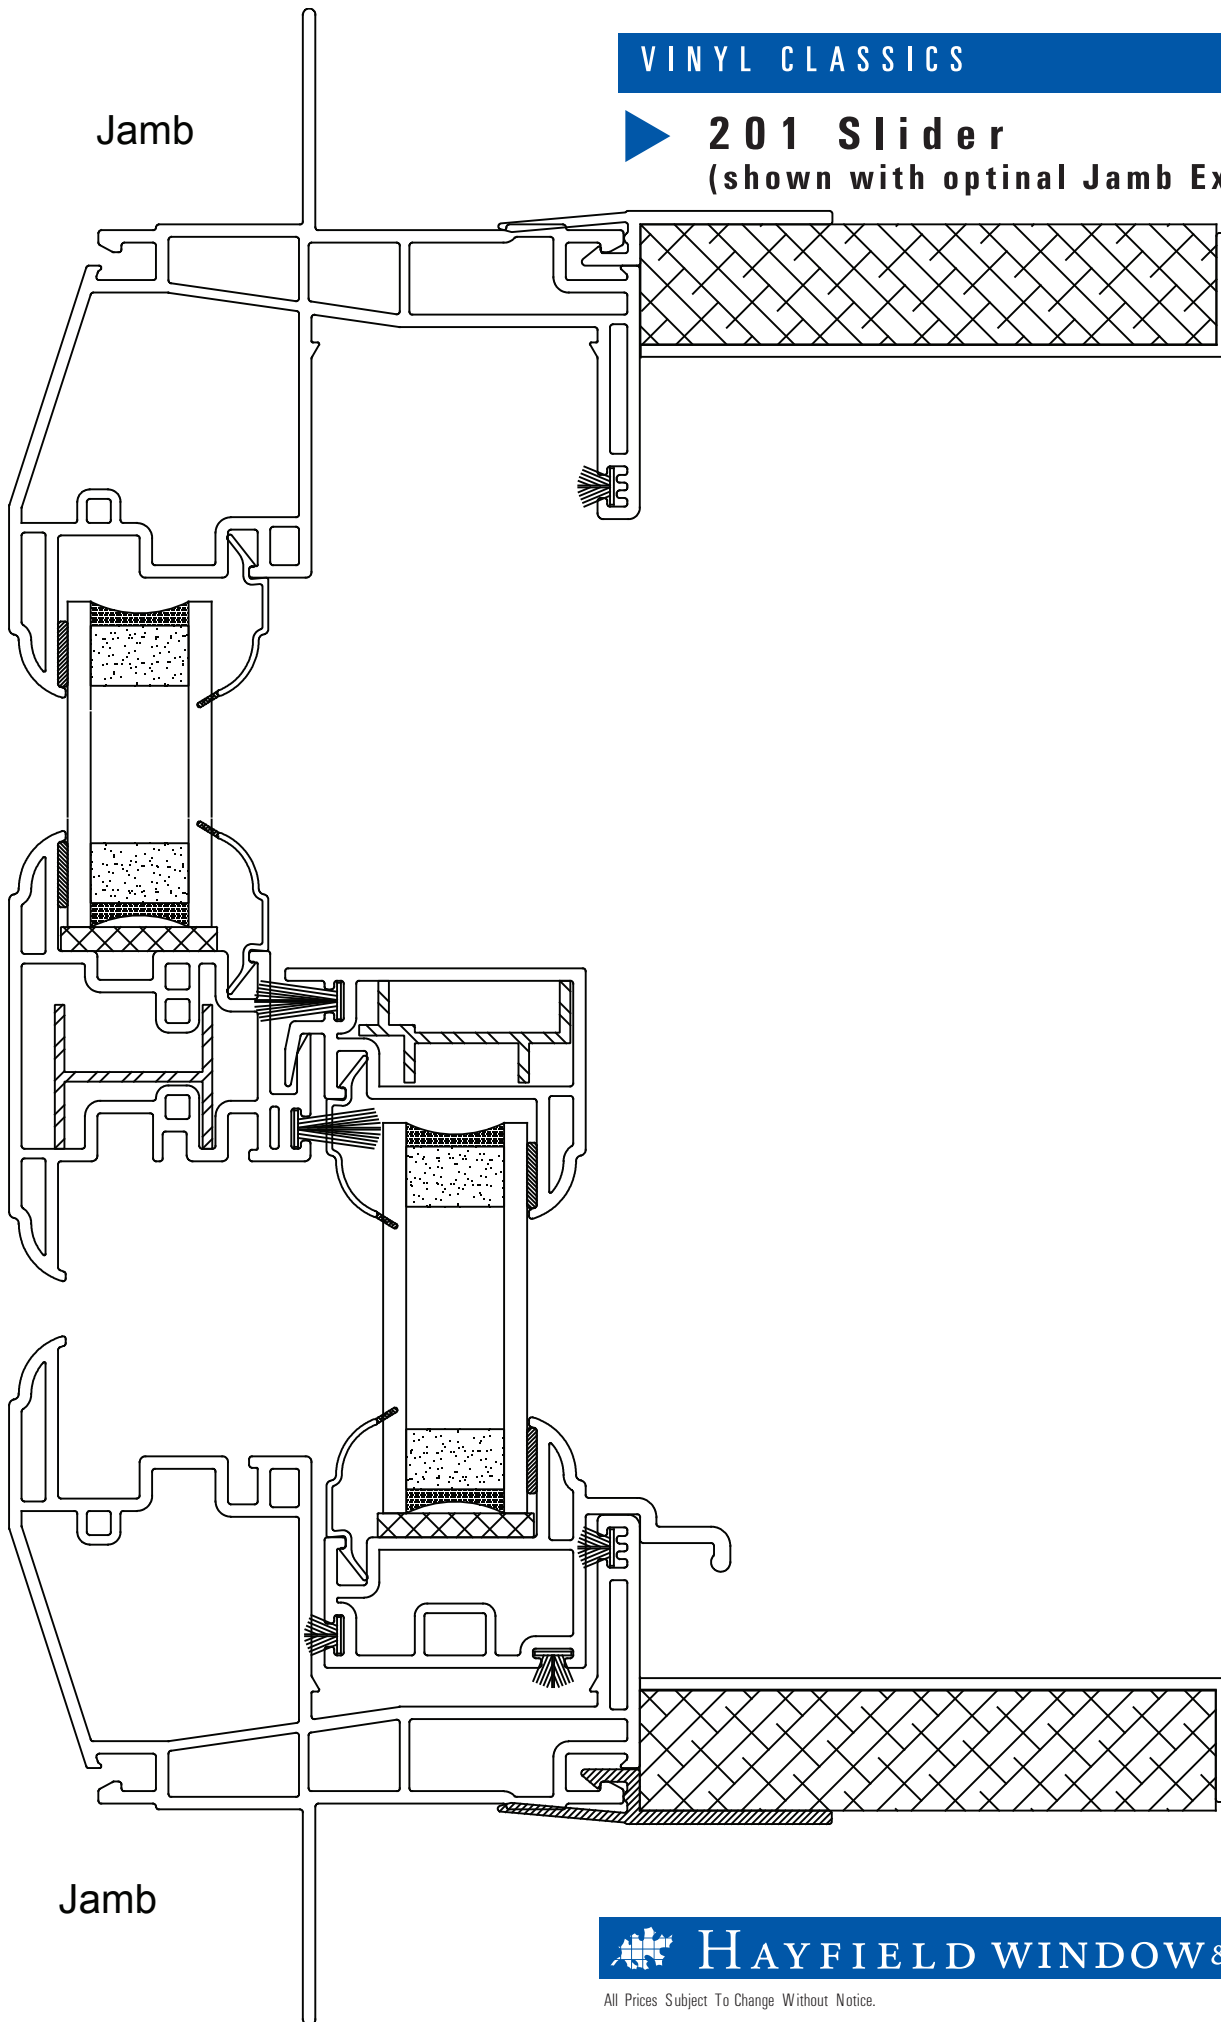

▶ 201 Single Hung

Vinyl Classics

201 Slider

With optional Brickmold
Half Scale

Vinyl Classics

VINYL CLASSICS

▶ **201 Slider**
(shown with optimal Jamb Extension)

Vinyl Classics

VINYL CLASSICS

▶ **201 Fixed**
(shown with optional Jamb Extension)

Vinyl | Classics

▶ **201 Single Hung**
(with optional brickmold)
Half Scale

Exact Size + 2 3/4" = Brickmold to Sill Size

Exact Size + 3 5/8" = Brickmold Size

Exact Size

Vinyl Classics

VINYL CLASSICS

▶ 201 Slider

Head

Moveable
Sash

Stationary Sash

Sill