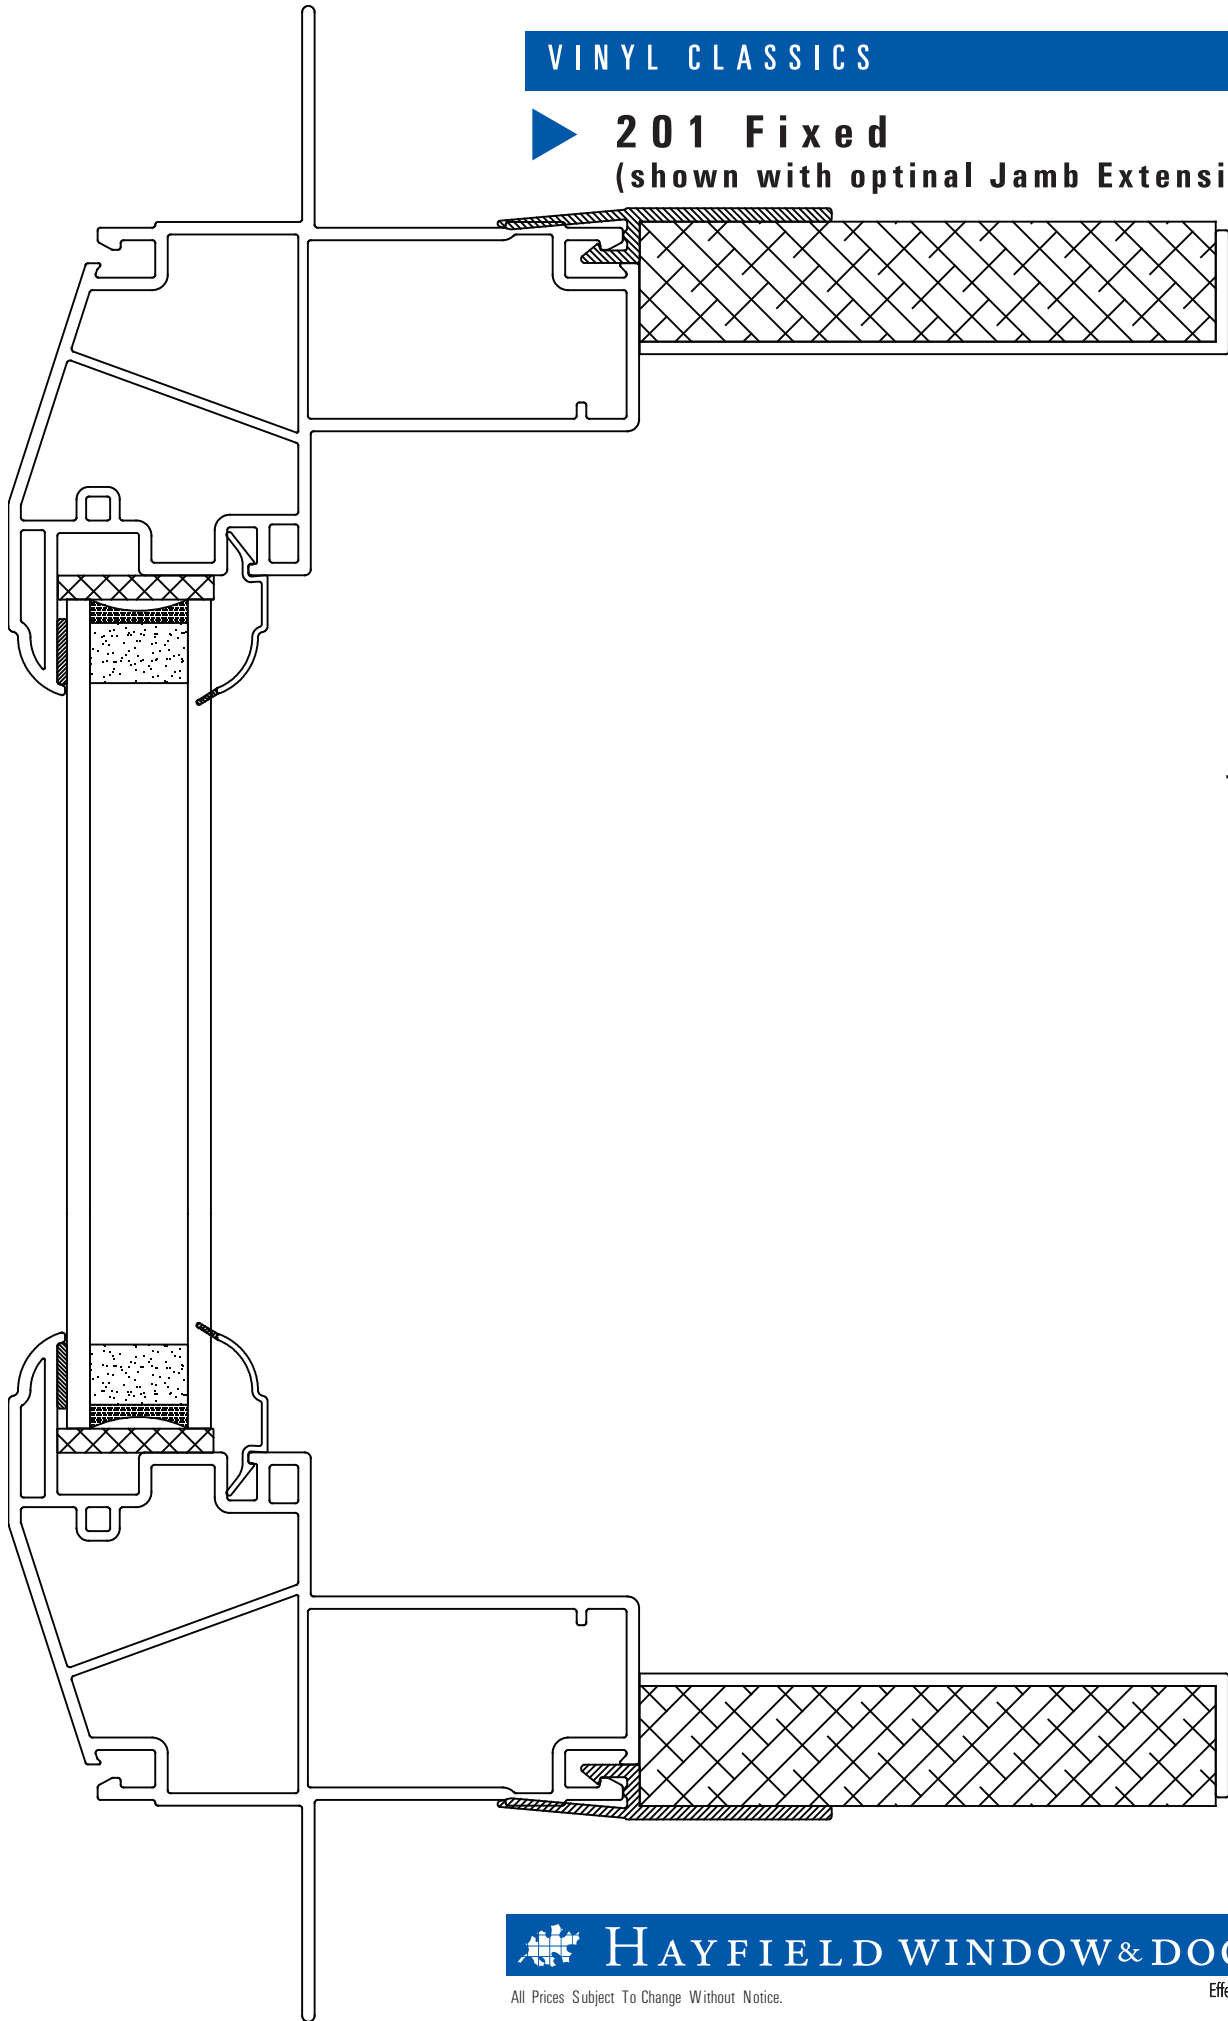

▶ 201 Single Hung

Vinyl Classics

201 Slider

With optional Brickmold
Half Scale

Vinyl Classics

VINYL CLASSICS

▶ **201 Slider**
(shown with optimal Jamb Extension)

Vinyl Classics

VINYL CLASSICS

▶ **201 Fixed**
(shown with optional Jamb Extension)

Vinyl | Classics

▶ **201 Single Hung**
(with optional brickmold)
Half Scale

Exact Size + 2 3/4" = Brickmold to Sill Size

Exact Size + 3 5/8" = Brickmold Size