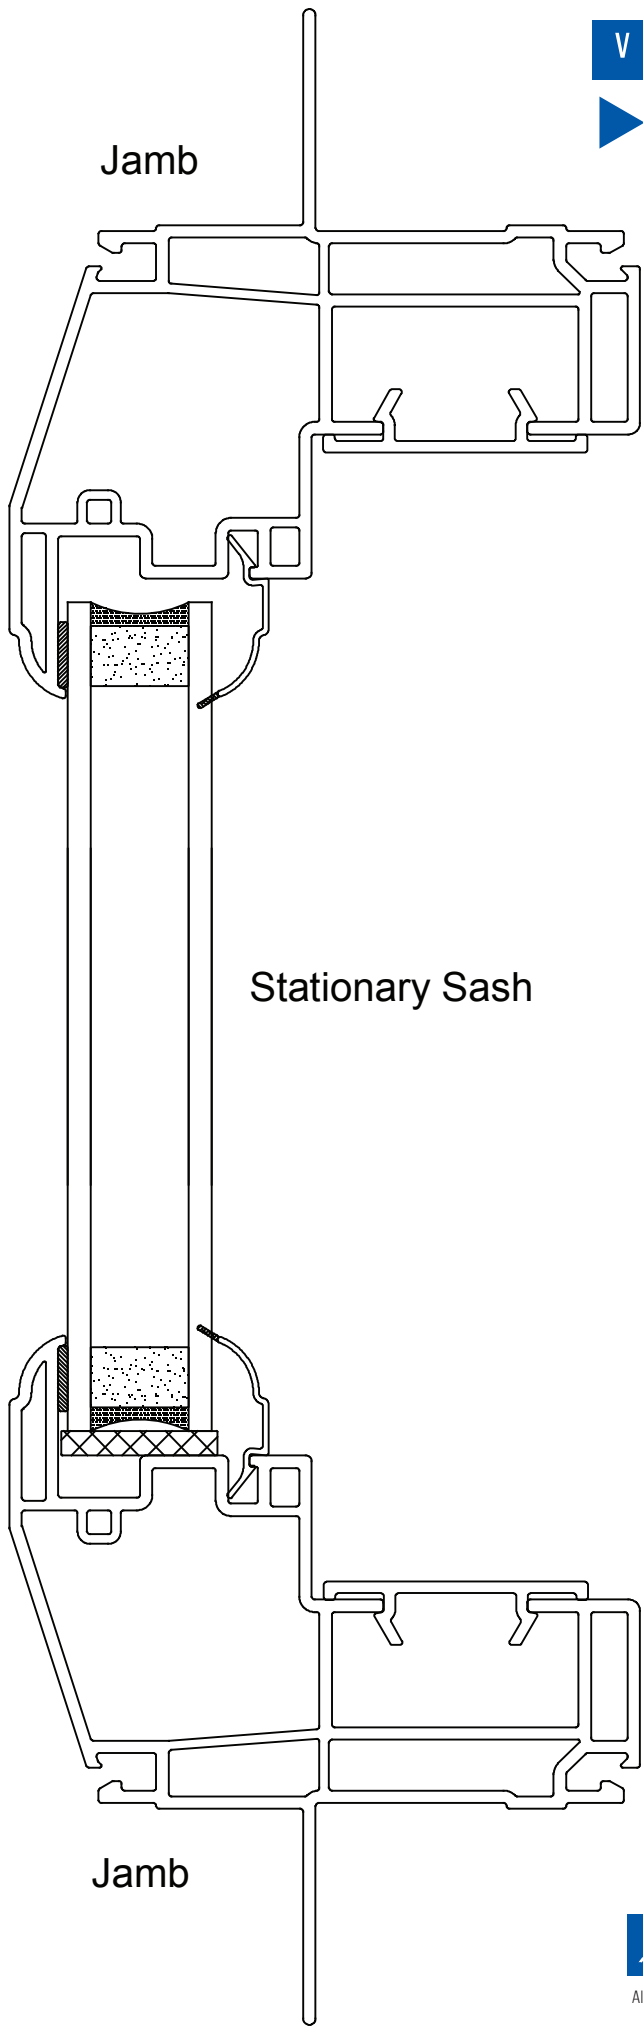

Head

VINYL CLASSICS

▶ **201 Single Hung**
(shown with optional Jamb Extension)

Sill

Vinyl Classics

HAYFIELD WINDOW & DOOR · CO

All Prices Subject To Change Without Notice.

Effective Date: 3/10/17

▶ 201 Single Hung

Vinyl Classics

201 Slider

With optional Brickmold
Half Scale

Vinyl Classics

VINYL CLASSICS

▶ **201 Slider**
(shown with optimal Jamb Extension)

Vinyl Classics

VINYL CLASSICS

▶ **201 Fixed**
(shown with optional Jamb Extension)

Vinyl | Classics

▶ **201 Single Hung**
(with optional brickmold)
Half Scale

Exact Size + 2 3/4" = Brickmold to Sill Size

Exact Size + 3 5/8" = Brickmold Size

Exact Size

Vinyl Classics

VINYL CLASSICS

▶ 201 Slider

Head

Moveable
Sash

Stationary Sash

Sill