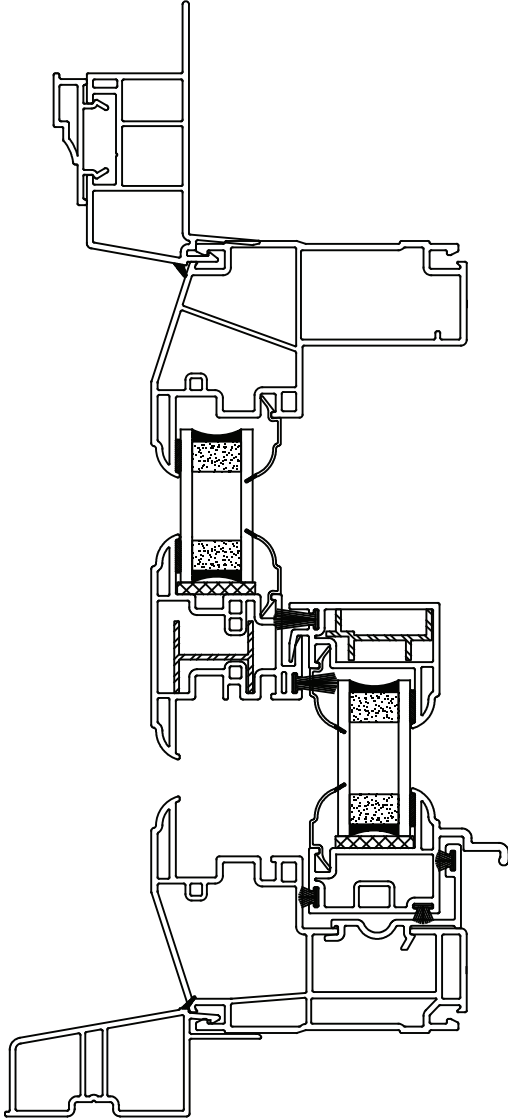

▶ 201 Single Hung

Vinyl Classics

201 Slider

With optional Brickmold
Half Scale

Vinyl Classics

VINYL CLASSICS

▶ **201 Slider**
(shown with optimal Jamb Extension)

Vinyl Classics

VINYL CLASSICS

▶ **201 Fixed**
(shown with optional Jamb Extension)

Vinyl | Classics

▶ **201 Single Hung**
(with optional brickmold)
Half Scale

Exact Size + 2 3/4" = Brickmold to Sill Size

Exact Size + 3 5/8" = Brickmold Size

Exact Size

Vinyl Classics

VINYL CLASSICS

▶ 201 Slider

Head

Moveable
Sash

Stationary Sash

Sill