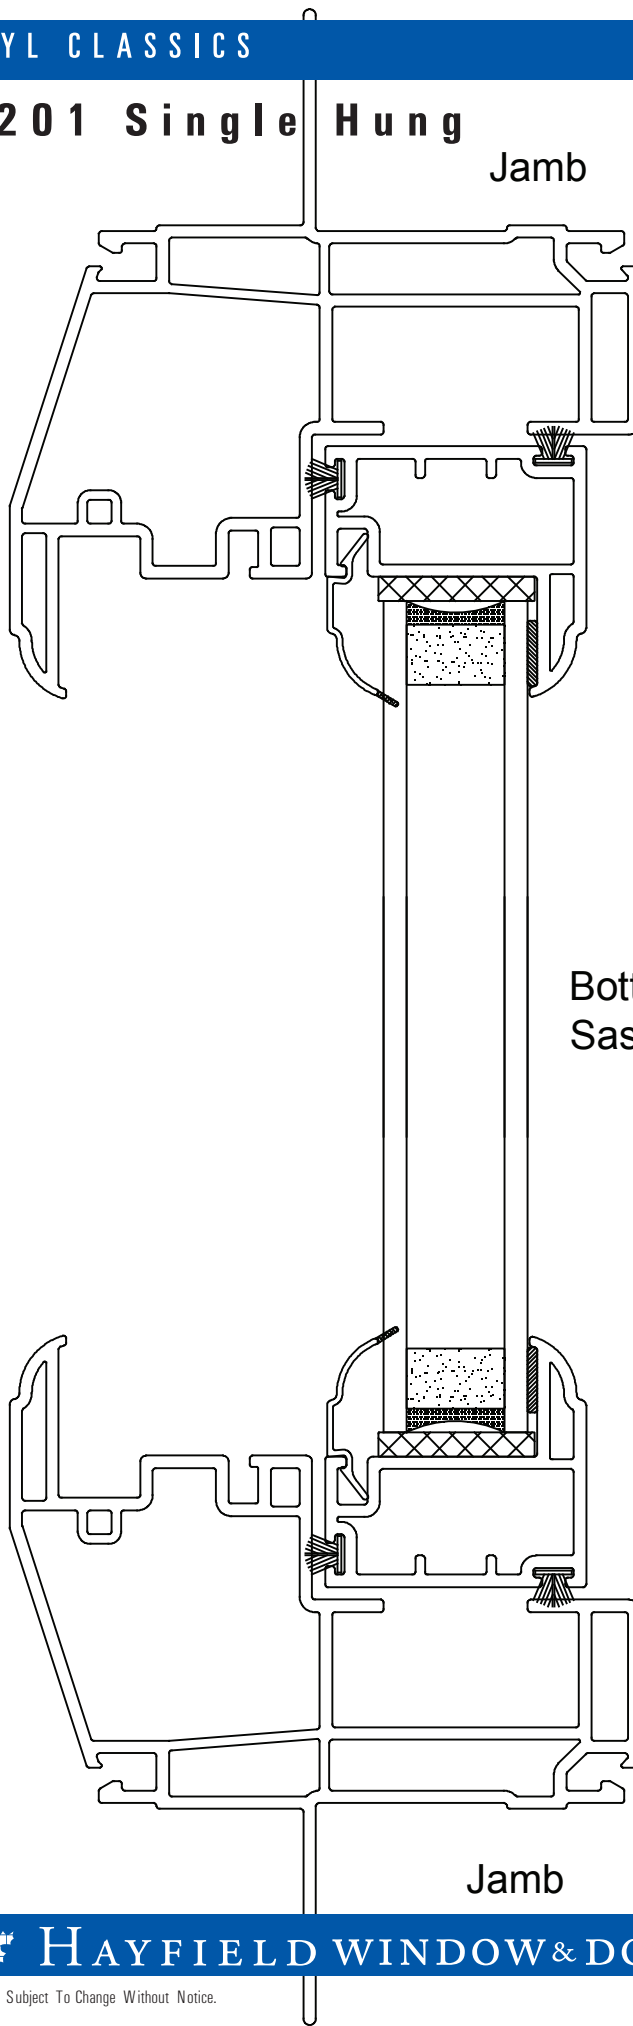

Head

VINYL CLASSICS

▶ **201 Single Hung**
(shown with optional Jamb Extension)

Sill

Vinyl Classics

HAYFIELD WINDOW & DOOR · CO

All Prices Subject To Change Without Notice.

Effective Date: 3/10/17

▶ 201 Single Hung

Vinyl Classics

201 Slider

With optional Brickmold
Half Scale

Vinyl Classics

VINYL CLASSICS

▶ **201 Slider**
(shown with optimal Jamb Extension)

Vinyl Classics

VINYL CLASSICS

▶ **201 Fixed**
(shown with optional Jamb Extension)

Vinyl | Classics

▶ **201 Single Hung**
(with optional brickmold)
Half Scale

Exact Size + 2 3/4" = Brickmold to Sill Size

Exact Size + 3 5/8" = Brickmold Size

Exact Size

Vinyl Classics

VINYL CLASSICS

▶ 201 Slider

Head

Moveable
Sash

Stationary Sash

Sill