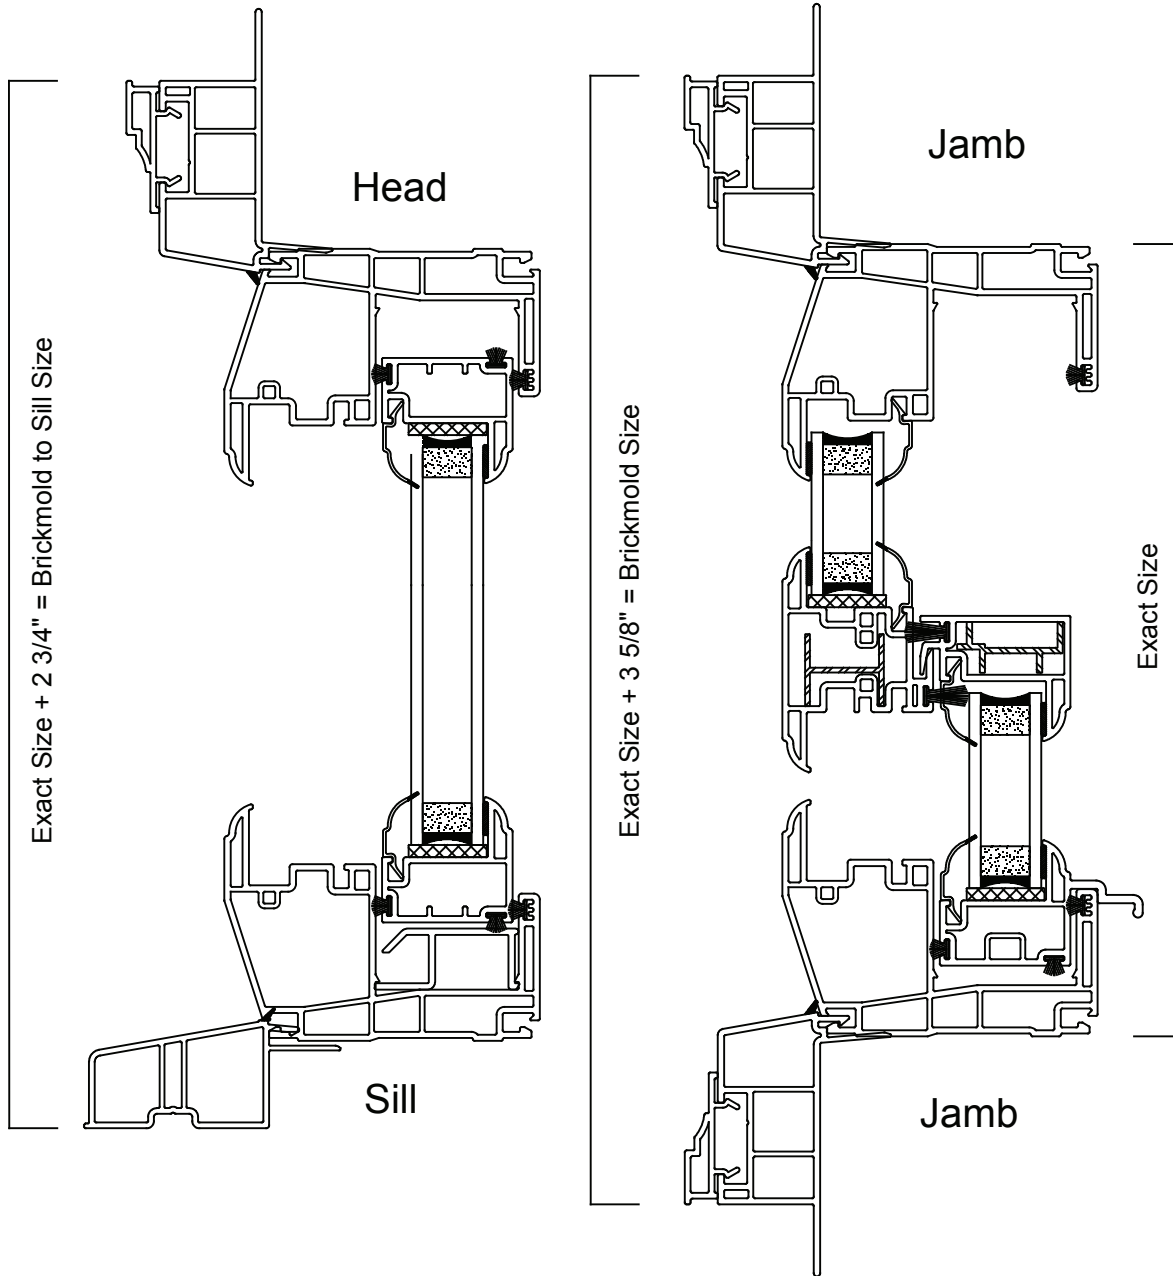

▶ 201 Single Hung

Vinyl Classics

201 Slider

With optional Brickmold
Half Scale

Vinyl Classics

VINYL CLASSICS

▶ **201 Slider**
(shown with optimal Jamb Extension)

Vinyl Classics

VINYL CLASSICS

▶ **201 Fixed**
(shown with optional Jamb Extension)

Vinyl | Classics

▶ **201 Single Hung**
(with optional brickmold)
Half Scale

Exact Size + 2 3/4" = Brickmold to Sill Size

Exact Size + 3 5/8" = Brickmold Size

Exact Size

Vinyl Classics

VINYL CLASSICS

▶ 201 Slider

Head

Moveable
Sash

Stationary Sash

Sill